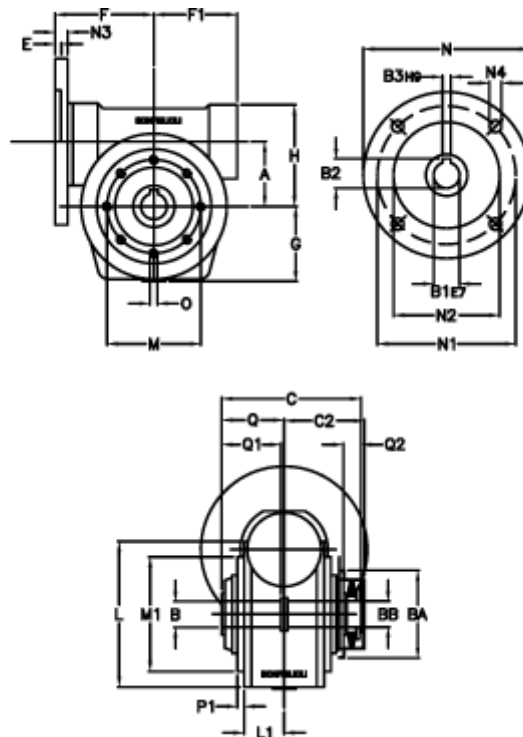

Article number: 390204902873316

Description: Worm Gear with Torque Limiter
VF 49-L1-P-28 P80B14

Measures

a = 49.50	C2 = 63,5	L1 = 36.8	O = M6x8
B = 25	Description = VF 49P-xx-80B14	m = 94	P1 = 2.5
B1 E7 = 19	E = 3.0	M1 = 68	Q = 51.0
B2 = 21.8	F = 70	N = 120	Q1 = 41
B3 H9 = 6	F1 = 63	N1 = 100	Q2 = 15
BA = 63	g = 56	N2 = 80	
BB H7 = 14	H = 80.0	N3 = 10.0	
C = 105	L = 107.5	N4 = 7	